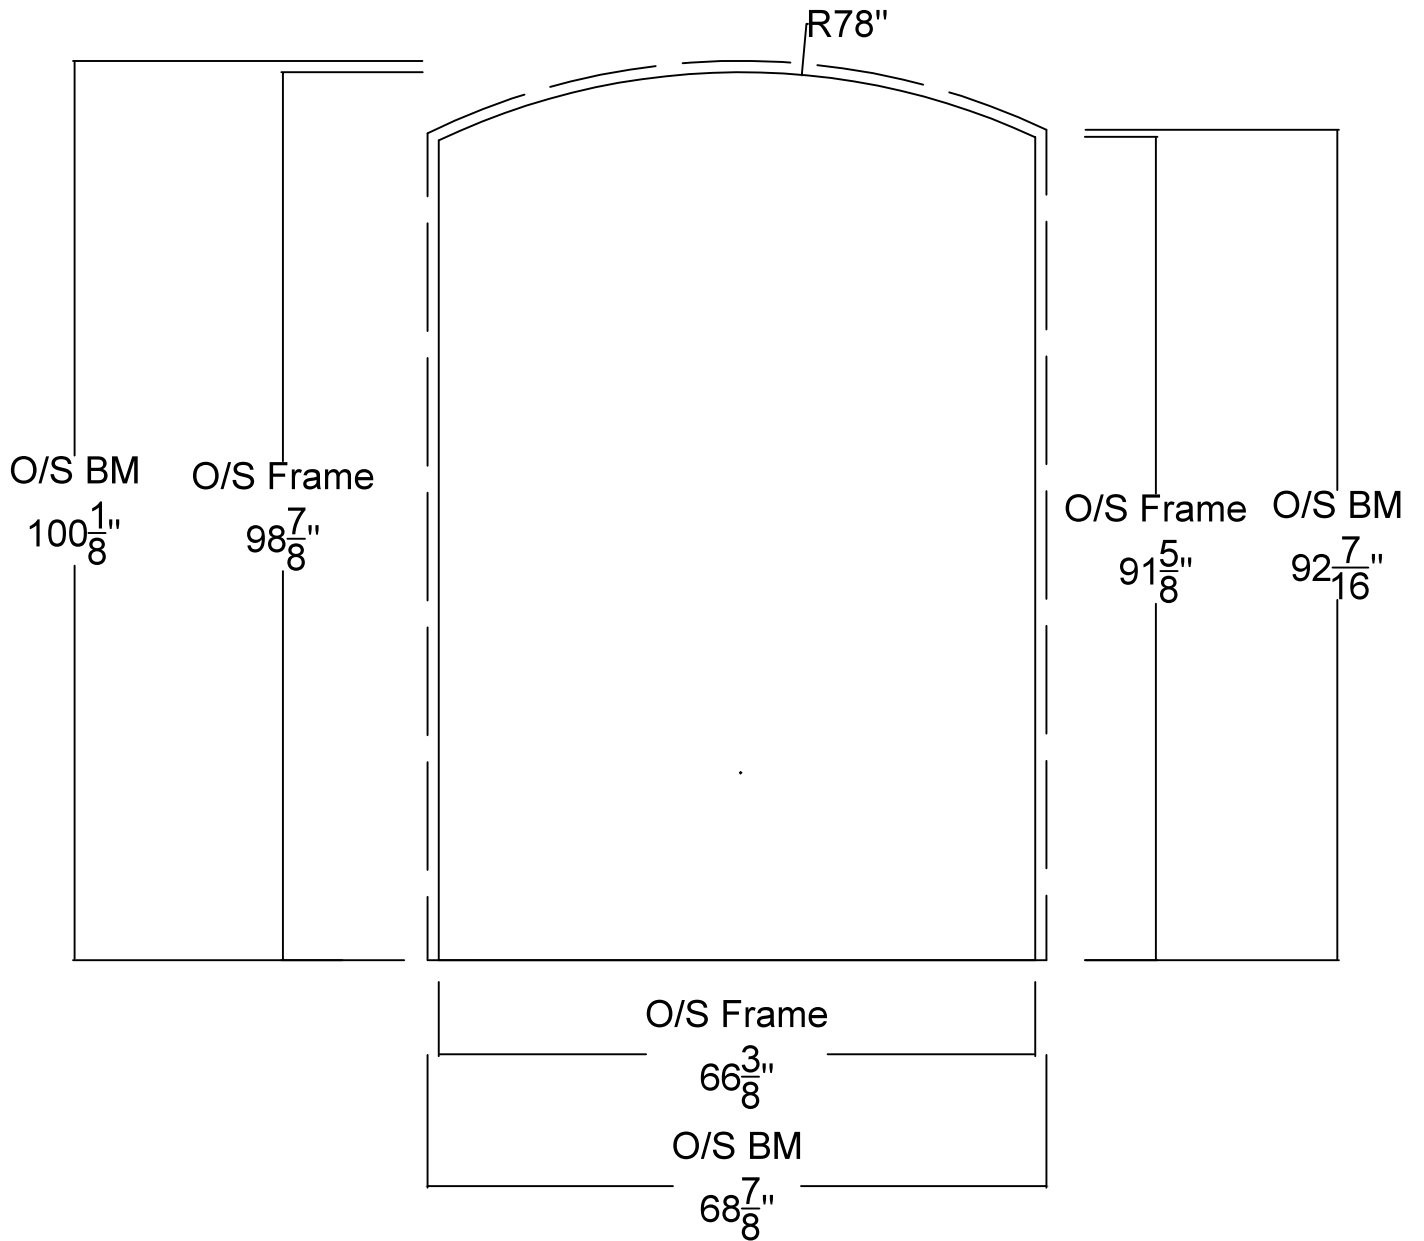

Double Arch 5/0 x 8/0

(If Iron add 1 1/2" to width dimensions)

Double Arch 5/4 x 8/0

Double Arch 6/0 x 8/0